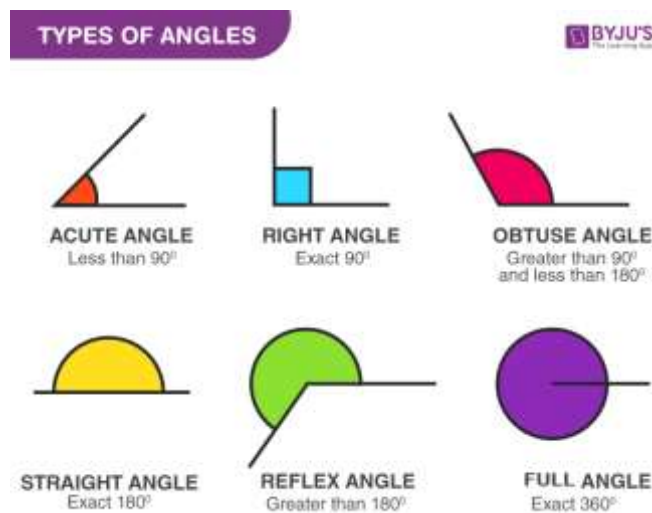

Maths Week

Principal's Challenge:

I challenge all the girls in our school to see if they can create a piece of art that contains lines and angles. The artwork can be a picture or a craft and you can use any medium: crayons, pencils, paint, collage, clay, construction materials etc.